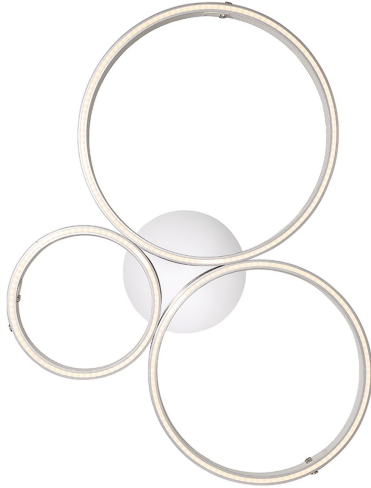

## VERDURA, ROUND LED FLUSHMOUNT

### PRODUCT DETAILS

No.	:	43894-031
Product Color	:	GREY
Length	:	19.75"
Width	:	24.5"
Height	:	4"

### LIGHT SOURCE DETAILS

Light Source Type	:	INTEGRATED LED
Input Voltage	:	120V
Bulb Voltage	:	120V
Socket Type	:	LED
Total Wattage	:	80W
Delivered Lumens	:	2080lm
Kelvin	:	3500K
CRI	:	90+
Dimmable	:	Yes

### TECHNICAL DETAILS

Canopy / Backplate Height	:	2"
Canopy / Backplate Dia.	:	6.25"
Location	:	DRY
Title 24	:	Yes