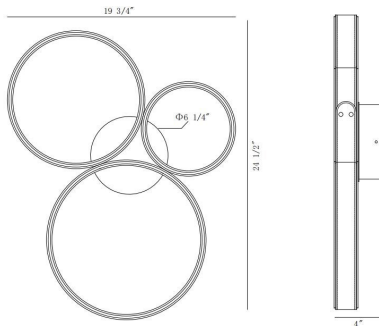

### PRODUCT DETAILS

No.	:	43894-031
Product Color	:	GREY
Length	:	19.75"
Width	:	24.5"
Height	:	4"

### TECHNICAL DETAILS

Canopy / Backplate Height	:	2"
Canopy / Backplate Dia.	:	6.25"
Location	:	DRY
Title 24	:	Yes