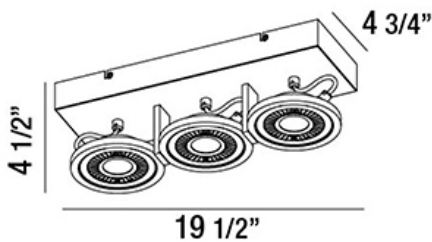

PROJECT INFORMATION

Job Name: Date: Type:

Comments: