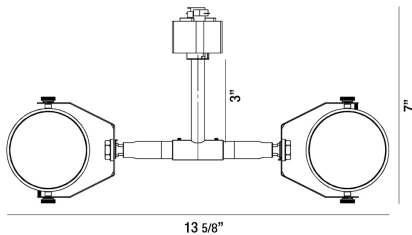

29008, 2-LIGHT 9W

PRODUCT DETAILS

No.	:	29008-018
Product Color	:	WHITE
Shade / Accent Colour	:	WHITE
Length	:	3.75"
Width	:	1.625"
Height	:	5.75"

TECHNICAL DETAILS

Hanging Support Type	:	ROD
Approval	:	
Beam Angle	:	120
Vertical Adjustment	:	90
Horizontal Adjustment	:	340

Options Available

ITEM NO.	FINISH	SHADE
29008-018	WHITE	WHITE

LIGHT SOURCE DETAILS

Number of Bulbs	:	2
Light Source	:	LED
Light Source Type	:	LED
Input Voltage	:	120V
Socket Type	:	LED
Wattage	:	9W
Total Lumen	:	1250lm
Kelvin	:	3000K
CRI	:	80
Bulb Included	:	Yes
Dimmable	:	Yes