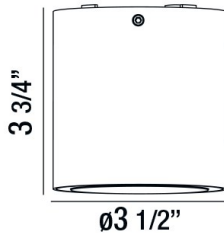

### PRODUCT DETAILS

No.	:	28287-018
Product Color	:	MARINE GREY
Shade / Accent Colour	:	FROST PC
Diameter	:	3.5"
Height	:	3.75"
Weight	:	1.4lbs

### TECHNICAL DETAILS

Light Direction	:	Down
Canopy / Backplate Dia.	:	3.27"
Driver	:	Electronic driver 120V 50/60Hz
Adjustable Lamp Head	:	No
IP Rating	:	54
Location	:	WET
Approval	:	
Title 24	:	Yes