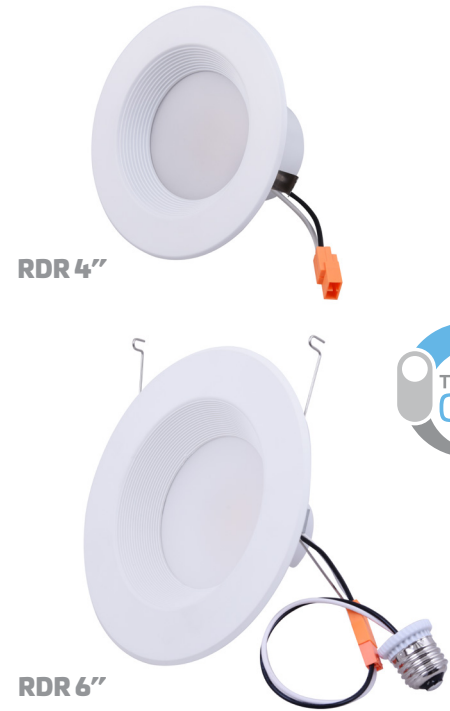

ELECTRICAL

- Input voltage: 120V
- Triac dimming

THERMAL

- -4°F to 104°F (-20°C to 40°C) operating temperature

CONSTRUCTION

- White finish
- Frosted lens for diffuse lighting

WARRANTY

- 5 year limited warranty. Additional warranty options available. Contact EiKO for details

project name	type
catalog number	
comments	voltage
approved by	date

APPLICATIONS

- Hotel Lobby
- Shopping Center
- Supermarket
- Recreation Center
- Public Areas
- Corridors
- Offices
- Schools
- Hospitality
- Retail