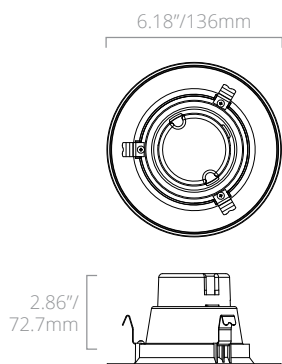

(90CRI models only)

ORDERING INFORMATION

EXAMPLE: RDR4-65-10W-830-120DT-WH-B

Model	Size	Lumens	Watts	CRI/CCT	Volts	Dimming	Finish	Baffles
RDR : Residential Downlight Retrofit	4 - 4"	72 - 720 lm	8W - 8W	9CCT3 - 90 CRI; 30/40/5000K	120 - 120V	DT - Triac Dimming	WH - White	B - Baffles
		65 - 650 lm	10W - 10W	830 - 80 CRI; 3000K				
		85 - 850 lm	13W - 13W	830 - 80 CRI; 3000K				
	6 - 6"	72 - 900 lm	10W - 10W	9CCT3 - 90 CRI; 30/40/5000K				
		75 - 750 lm	11W - 11W	830 - 80 CRI; 3000K				
		120 - 1,200 lm	17W - 17W	830 - 80 CRI; 3000K				

★ENERGY STAR® Approved

DIMENSIONS

RDR4 8W

RDR4 10W

RDR4 13W

RDR6 10W

RDR6 11W

RDR6 17W