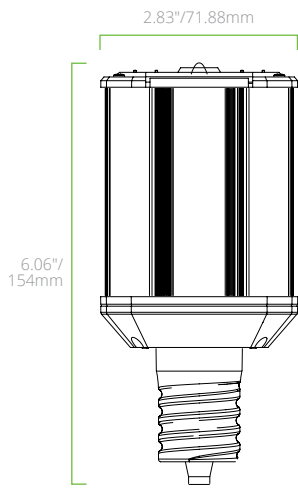

## PERFORMANCE SUMMARY

ORDER CODE	ITEM #	SELECTABLE WATTAGE*	LUMENS	EFFICACY (lm/W)	VOLTAGE	SELECTABLE CCT*	TRADITIONAL HID WATTAGE EQUIVALENT	DLC ID #
<b>E26</b>								
12728	LPS20WP/8FCCT/E26	20/10/5W	3000/1500/750 lm	144-160 lm/W	120-277V	30/40/5000K	100W HPS/MH	N/A
12730	LPS30WP/8FCCT/E26	30/20/10W	4500/3000/1500 lm	146-161 lm/W	120-277V	30/40/5000K	125W HPS/MH	N/A
12732	LPS40WP/8FCCT/E26	40/30/20W	6000/4500/3000 lm	146-158 lm/W	120-277V	30/40/5000K	200W HPS/MH	N/A
12734	LPS60WP/8FCCT/E26	60/40/20W	9000/6000/3000 lm	145-162 lm/W	120-277V	30/40/5000K	250W HPS/MH	N/A
<b>EX39</b>								
12729	LPS20WP/8FCCT/EX39	20/10/5W	3000/1500/750 lm	144-160 lm/W	120-277V	30/40/5000K	100W HPS/MH	S-NL4B8O
12731	LPS30WP/8FCCT/EX39	30/20/10W	4500/3000/1500 lm	146-161 lm/W	120-277V	30/40/5000K	125W HPS/MH	S-Q7MX46
12733	LPS40WP/8FCCT/EX39	40/30/20W	6000/4500/3000 lm	146-158 lm/W	120-277V	30/40/5000K	200W HPS/MH	S-LUK46T
12735	LPS60WP/8FCCT/EX39	60/40/20W	9000/6000/3000 lm	145-162 lm/W	120-277V	30/40/5000K	250W HPS/MH	S-CMGTXW

## PRODUCT DIMENSIONS

# PRODUCT DIMENSIONS

LPS20WP/8FCCT/EX39

LPS30WP/8FCCT/EX39

LPS40WP/8FCCT/EX39

LPS60WP/8FCCT/EX39