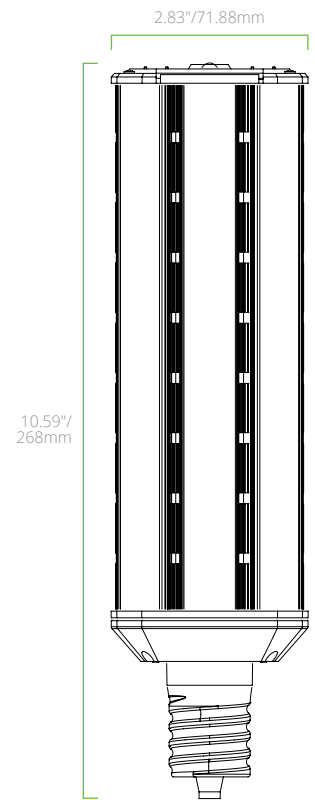

## CONSTRUCTION

- Aluminum heatsink
- Impact resistance Polycarbonate lens and housing
- Lamp support provided for 30W, 40W and 60W models

## PERFORMANCE SUMMARY

ORDER CODE	ITEM #	SELECTABLE WATTAGE*	LUMENS	EFFICACY (lm/W)	VOLTAGE	SELECTABLE CCT*	TRADITIONAL HID WATTAGE EQUIVALENT	DLC ID #
<b>E26</b>								
12728	LPS20WP/8FCCT/E26	20/10/5W	3000/1500/750 lm	144-160 lm/W	120-277V	30/40/5000K	100W HPS/MH	N/A
12730	LPS30WP/8FCCT/E26	30/20/10W	4500/3000/1500 lm	146-161 lm/W	120-277V	30/40/5000K	125W HPS/MH	N/A
12732	LPS40WP/8FCCT/E26	40/30/20W	6000/4500/3000 lm	146-158 lm/W	120-277V	30/40/5000K	200W HPS/MH	N/A
12734	LPS60WP/8FCCT/E26	60/40/20W	9000/6000/3000 lm	145-162 lm/W	120-277V	30/40/5000K	250W HPS/MH	N/A
<b>EX39</b>								
12729	LPS20WP/8FCCT/EX39	20/10/5W	3000/1500/750 lm	144-160 lm/W	120-277V	30/40/5000K	100W HPS/MH	S-NL4B8O
12731	LPS30WP/8FCCT/EX39	30/20/10W	4500/3000/1500 lm	146-161 lm/W	120-277V	30/40/5000K	125W HPS/MH	S-Q7MX46
12733	LPS40WP/8FCCT/EX39	40/30/20W	6000/4500/3000 lm	146-158 lm/W	120-277V	30/40/5000K	200W HPS/MH	S-LUK46T
12735	LPS60WP/8FCCT/EX39	60/40/20W	9000/6000/3000 lm	145-162 lm/W	120-277V	30/40/5000K	250W HPS/MH	S-CMGTXW

## PRODUCT DIMENSIONS

# PRODUCT DIMENSIONS

LPS20WP/8FCCT/EX39

LPS30WP/8FCCT/EX39

LPS40WP/8FCCT/EX39

LPS60WP/8FCCT/EX39