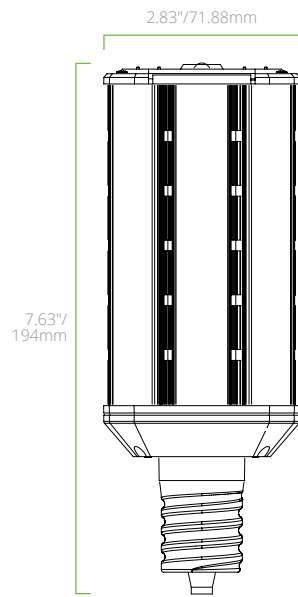

## PERFORMANCE SUMMARY

ORDER CODE	ITEM #	SELECTABLE WATTAGE*	LUMENS	EFFICACY (lm/W)	VOLTAGE	SELECTABLE CCT*	TRADITIONAL HID WATTAGE EQUIVALENT	DLC ID #
<b>E26</b>								
12728	LPS20WP/8FCCT/E26	20/10/5W	3000/1500/750 lm	144-160 lm/W	120-277V	30/40/5000K	100W HPS/MH	N/A
12730	LPS30WP/8FCCT/E26	30/20/10W	4500/3000/1500 lm	146-161 lm/W	120-277V	30/40/5000K	125W HPS/MH	N/A
12732	LPS40WP/8FCCT/E26	40/30/20W	6000/4500/3000 lm	146-158 lm/W	120-277V	30/40/5000K	200W HPS/MH	N/A
12734	LPS60WP/8FCCT/E26	60/40/20W	9000/6000/3000 lm	145-162 lm/W	120-277V	30/40/5000K	250W HPS/MH	N/A
<b>EX39</b>								
12729	LPS20WP/8FCCT/EX39	20/10/5W	3000/1500/750 lm	144-160 lm/W	120-277V	30/40/5000K	100W HPS/MH	S-NL4B8O
12731	LPS30WP/8FCCT/EX39	30/20/10W	4500/3000/1500 lm	146-161 lm/W	120-277V	30/40/5000K	125W HPS/MH	S-Q7MX46
12733	LPS40WP/8FCCT/EX39	40/30/20W	6000/4500/3000 lm	146-158 lm/W	120-277V	30/40/5000K	200W HPS/MH	S-LUK46T
12735	LPS60WP/8FCCT/EX39	60/40/20W	9000/6000/3000 lm	145-162 lm/W	120-277V	30/40/5000K	250W HPS/MH	S-CMGTXW

## PRODUCT DIMENSIONS

# PRODUCT DIMENSIONS

LPS20WP/8FCCT/EX39

LPS30WP/8FCCT/EX39

LPS40WP/8FCCT/EX39

LPS60WP/8FCCT/EX39