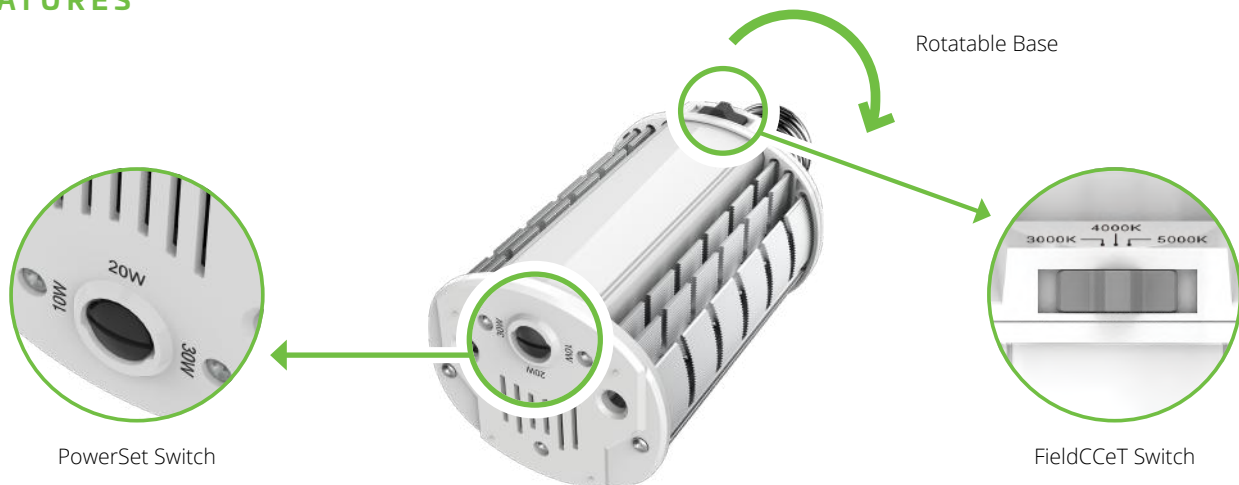

KEY FEATURES