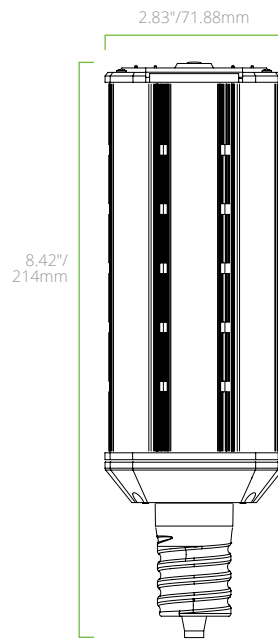

## PERFORMANCE SUMMARY

ORDER CODE	ITEM #	SELECTABLE WATTAGE*	LUMENS	EFFICACY (lm/W)	VOLTAGE	SELECTABLE CCT*	TRADITIONAL HID WATTAGE EQUIVALENT	DLC ID #
<b>E26</b>								
12728	LPS20WP/8FCCT/E26	20/10/5W	3000/1500/750 lm	144-160 lm/W	120-277V	30/40/5000K	100W HPS/MH	N/A
12730	LPS30WP/8FCCT/E26	30/20/10W	4500/3000/1500 lm	146-161 lm/W	120-277V	30/40/5000K	125W HPS/MH	N/A
12732	LPS40WP/8FCCT/E26	40/30/20W	6000/4500/3000 lm	146-158 lm/W	120-277V	30/40/5000K	200W HPS/MH	N/A
12734	LPS60WP/8FCCT/E26	60/40/20W	9000/6000/3000 lm	145-162 lm/W	120-277V	30/40/5000K	250W HPS/MH	N/A
<b>EX39</b>								
12729	LPS20WP/8FCCT/EX39	20/10/5W	3000/1500/750 lm	144-160 lm/W	120-277V	30/40/5000K	100W HPS/MH	S-NL4B8O
12731	LPS30WP/8FCCT/EX39	30/20/10W	4500/3000/1500 lm	146-161 lm/W	120-277V	30/40/5000K	125W HPS/MH	S-Q7MX46
12733	LPS40WP/8FCCT/EX39	40/30/20W	6000/4500/3000 lm	146-158 lm/W	120-277V	30/40/5000K	200W HPS/MH	S-LUK46T
12735	LPS60WP/8FCCT/EX39	60/40/20W	9000/6000/3000 lm	145-162 lm/W	120-277V	30/40/5000K	250W HPS/MH	S-CMGTXW

## PRODUCT DIMENSIONS

# PRODUCT DIMENSIONS

LPS20WP/8FCCT/EX39

LPS30WP/8FCCT/EX39

LPS40WP/8FCCT/EX39

LPS60WP/8FCCT/EX39